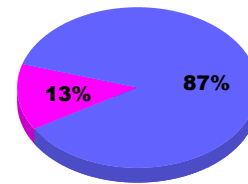

Goal, New, Dropped, Gain/Loss

Comparison of Membership Gain/Loss

Current Year Compared to the Previous Year

Gender Comparison 2010-2011

Jul/Aug/Sep

Male Female

2010-2011 GMT Reports for District (or Undistricted) District 19 F WASHINGTON

GMT: **DANA M BIGGS**

Location: **WASHINGTON**

GMT CA: **1**

CLUBS

Club Results
2010-2011

Clubs
2009-2010

Month	New Club Goal	Actual New Clubs	Actual Dropped Clubs	Gain/Loss of Clubs	Gain/Loss of Clubs
Jul/Aug/Sep	0	0	0	0	0
Totals	0	0	0	0	0