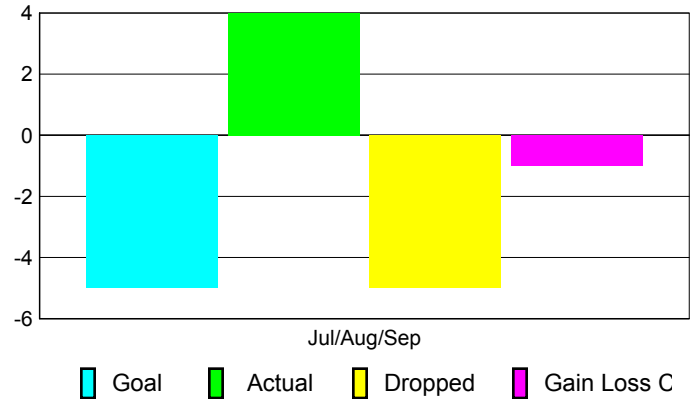

Membership Results 2010-2011

Goal, New, Dropped, Gain/Loss

Comparison of Membership Gain/Loss

Current Year Compared to the Previous Year