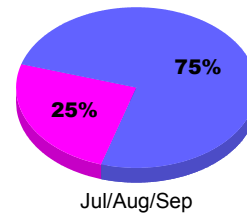

YTD Status Quo Clubs 2010-2011

Status Quo Clubs Compared to Status Quo Members

Legend: Status Quo Clubs (Cyan), Total Status Quo Members (Green)

MEMBERSHIP

Membership Results
2010-2011

Membership
2009-2010

Month	Net Memb Goal	Actual New Memb	Actual Dropped Memb	Gain/Loss of Memb	Gain/Loss of Memb
Jul/Aug/Sep	0	38	-32	6	-15
Totals	0	38	-32	6	-15

Membership Results 2010-2011

Goal, New, Dropped, Gain/Loss

Legend: Goal (Cyan), Actual (Green), Dropped (Yellow), Gain Loss C (Magenta)

Comparison of Membership Gain/Loss

Current Year Compared to the Previous Year

Legend: Current Year (Cyan), Previous Year (Green)

Gender Comparison 2010-2011

Jul/Aug/Sep

Legend: Male (Blue), Female (Magenta)